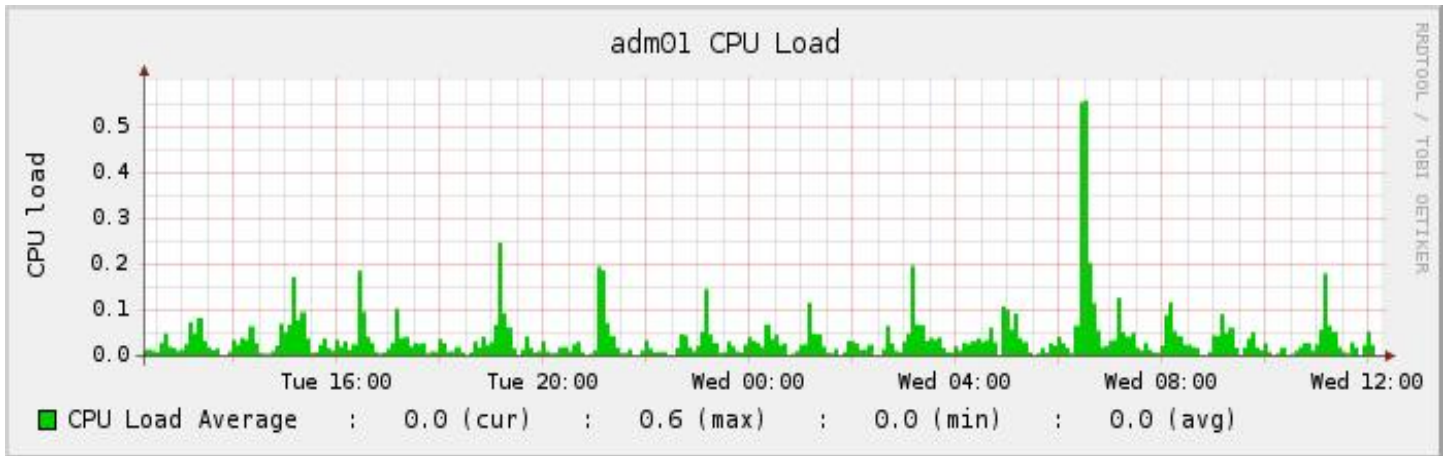

Monitoring report

adm01

Daily report

26-Nov-2008

Version 1.0

24x7 Availability (in %)

Tests

- bkp : 100.00%
- mailq : 100.00%
- raid : 100.00%
- omsa : 100.00%
- bbgen : 100.00%
- conn : 100.00%
- cpu : 100.00%
- disk : 100.00%
- procs : 100.00%
- ports : 100.00%
- msgs : 100.00%
- memory : 100.00%
- bbd : 100.00%
- ntp : 100.00%
- ssh : 100.00%
- bbtest : 100.00%
- hobbitd : 100.00%
- sar : 100.00%

26-Nov-2008 availability : 100.00%

Daily graph for CPU load

Daily graph for memory utilization

Daily graph for network traffic

Daily graph for CPU utilization

Daily graph for I/O wait rate

Daily graph for run-queue length