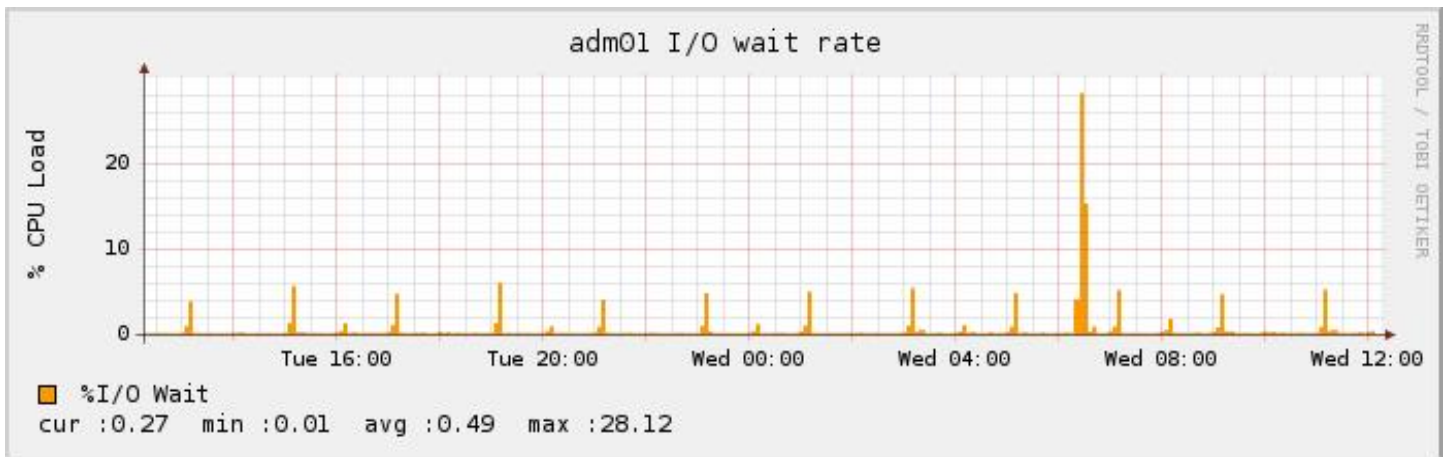

26-Nov-2008 availability : 100.00%

Daily graph for CPU load

Daily graph for memory utilization

Daily graph for network traffic

Daily graph for CPU utilization

Daily graph for I/O wait rate

Daily graph for run-queue length