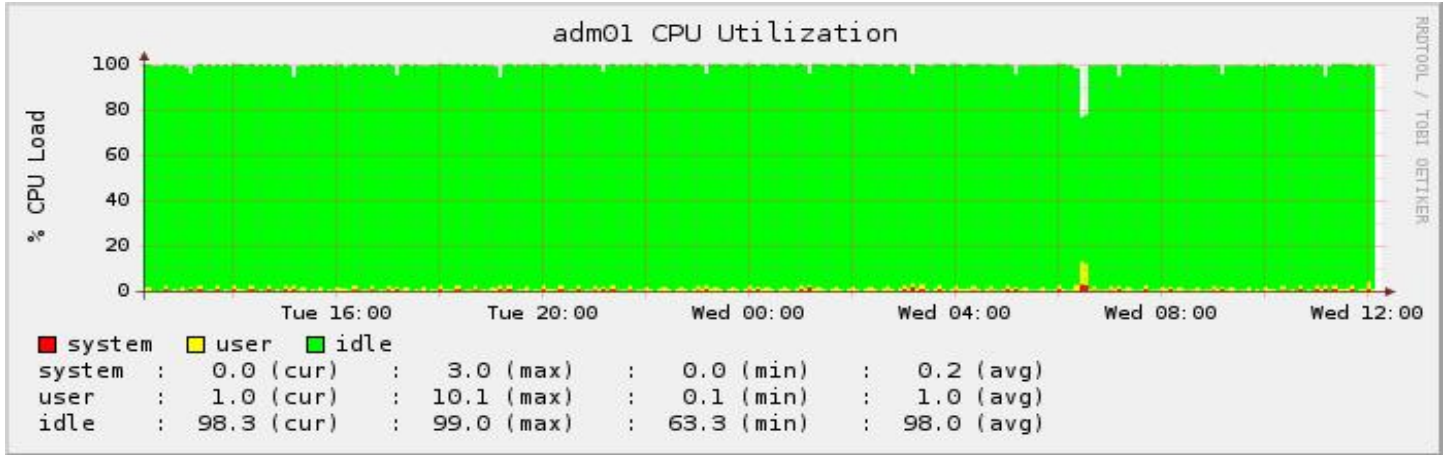

Monitoring report

adm01

Daily report

26-Nov-2008

Version 1.0

24x7 Availability (in %)

Tests

- bkp : 100.00%
- mailq : 100.00%
- raid : 100.00%
- omsa : 100.00%
- bbgen : 100.00%
- conn : 100.00%
- cpu : 100.00%
- disk : 100.00%
- procs : 100.00%
- ports : 100.00%
- msgs : 100.00%
- memory : 100.00%
- bbd : 100.00%
- ntp : 100.00%
- ssh : 100.00%
- bbtest : 100.00%
- hobbitd : 100.00%
- sar : 100.00%

26-Nov-2008 availability : 100.00%

Daily graph for CPU load

Daily graph for memory utilization

Daily graph for network traffic

Daily graph for CPU utilization

Daily graph for I/O wait rate

Daily graph for run-queue length