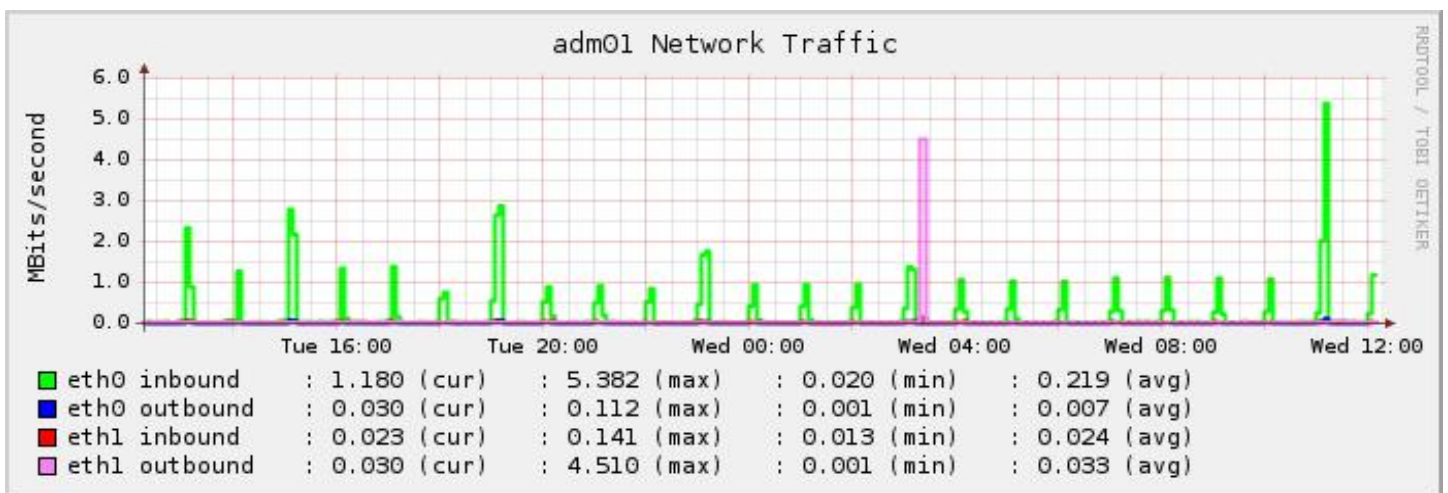

26-Nov-2008 availability : 100.00%

Daily graph for CPU load

Daily graph for memory utilization

Daily graph for network traffic

Daily graph for CPU utilization

Daily graph for I/O wait rate

Daily graph for run-queue length