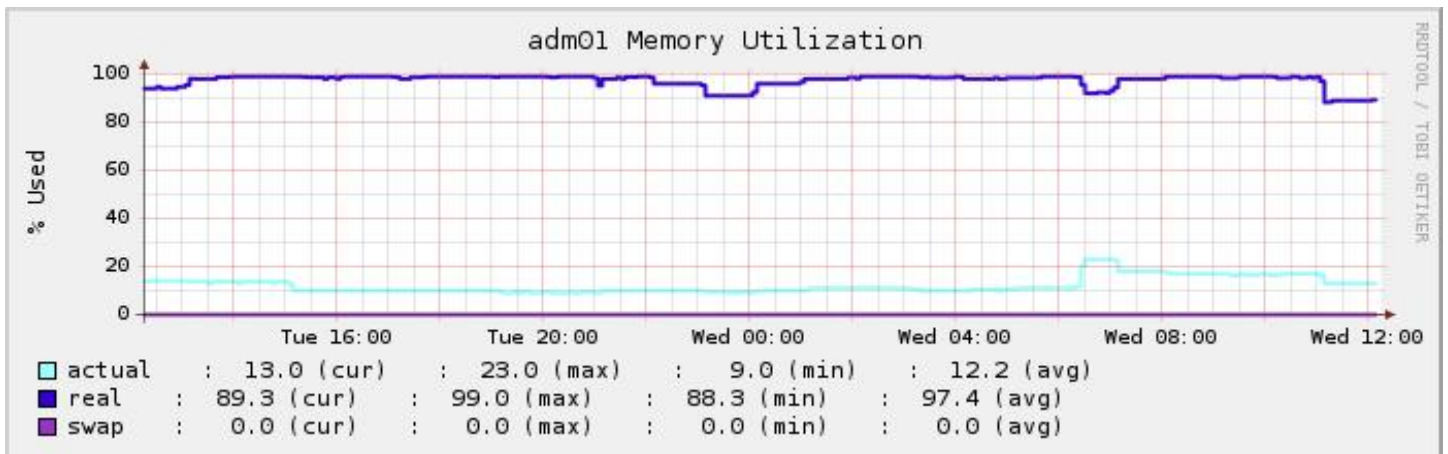

26-Nov-2008 availability : 100.00%

Daily graph for CPU load

Daily graph for memory utilization

Daily graph for network traffic

Daily graph for CPU utilization

Daily graph for I/O wait rate

Daily graph for run-queue length