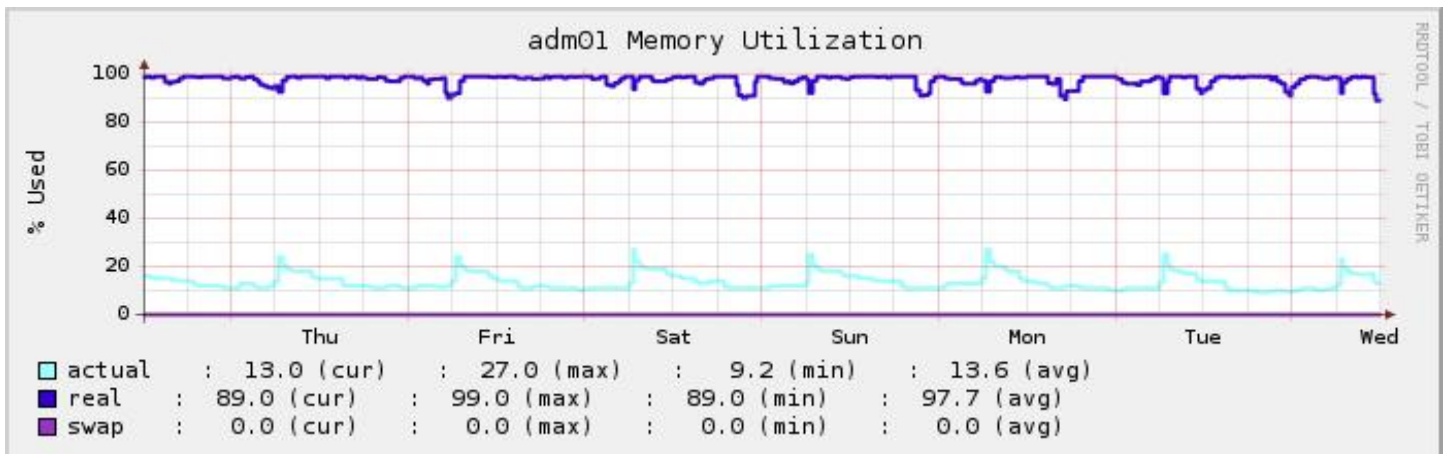

Monitoring report

adm01

Weekly report

Week 47

Version 1.0

24x7 Availability (in %)

Tests

bkp : 100.00%
mailq : 100.00%
raid : 100.00%
omsa : 100.00%
bbgen : 100.00%
conn : 100.00%
cpu : 100.00%
disk : 100.00%
procs : 100.00%
ports : 100.00%
msgs : 100.00%
memory : 100.00%
bbd : 100.00%
ntp : 100.00%
ssh : 100.00%
bbtest : 100.00%
hobbitd : 100.00%
sar : 100.00%

Week 47 availability : 100.00%

Weekly graph for CPU load

Weekly graph for memory utilization

Weekly graph for network traffic

Weekly graph for CPU utilization