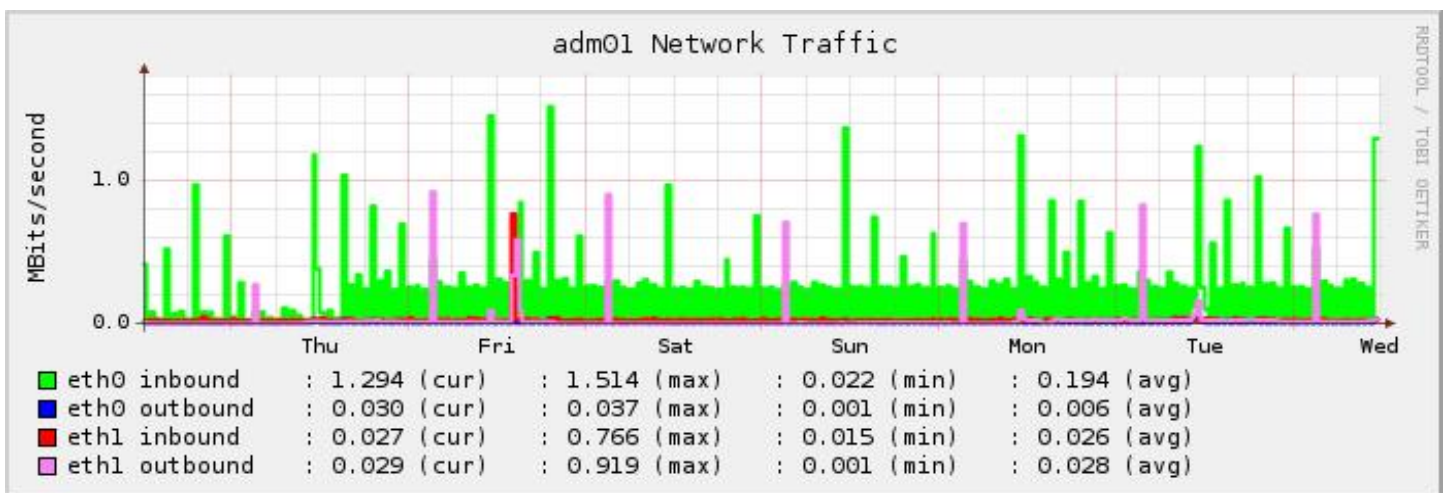

Week 47 availability : 100.00%

Weekly graph for CPU load

Weekly graph for memory utilization

Weekly graph for network traffic

Weekly graph for CPU utilization