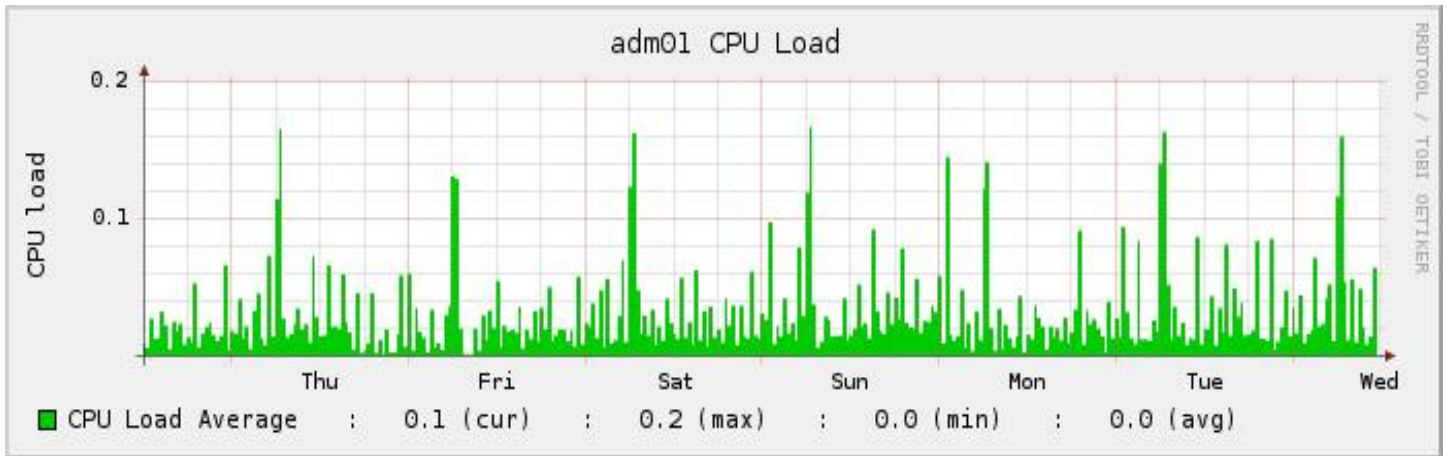

Monitoring report

adm01

Weekly report

Week 47

Version 1.0

24x7 Availability (in %)

Tests

bkp : 100.00%
mailq : 100.00%
raid : 100.00%
omsa : 100.00%
bbgen : 100.00%
conn : 100.00%
cpu : 100.00%
disk : 100.00%
procs : 100.00%
ports : 100.00%
msgs : 100.00%
memory : 100.00%
bbd : 100.00%
ntp : 100.00%
ssh : 100.00%
bbtest : 100.00%
hobbitd : 100.00%
sar : 100.00%

Week 47 availability : 100.00%

Weekly graph for CPU load

Weekly graph for memory utilization

Weekly graph for network traffic

Weekly graph for CPU utilization