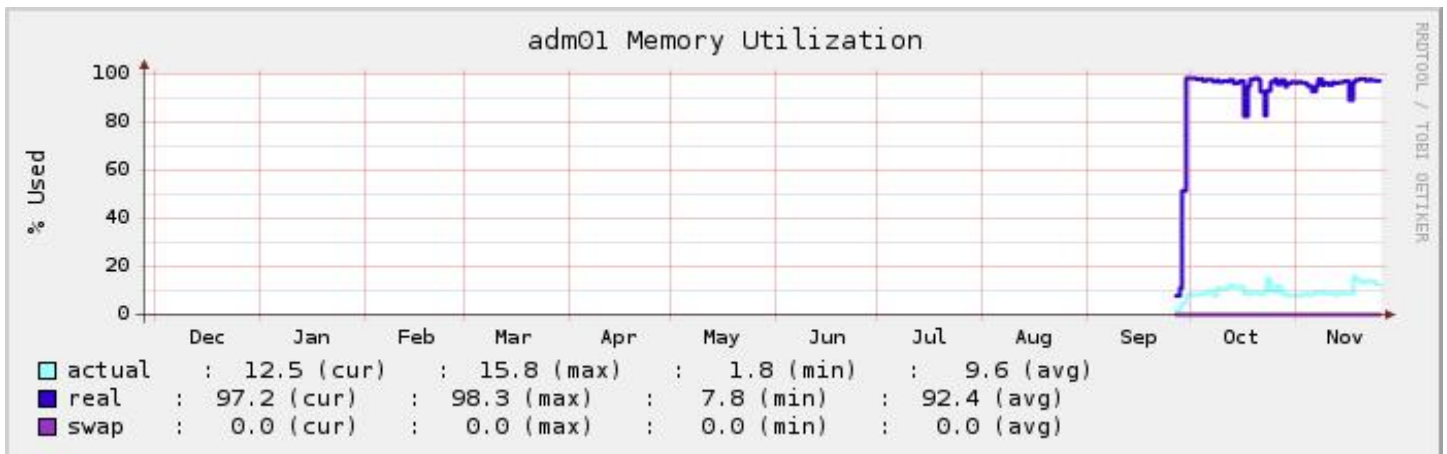

2008 availability : 99.78%

Annual graph for CPU load

Annual graph for memory utilization

Annual graph for network traffic

Annual graph for CPU utilization