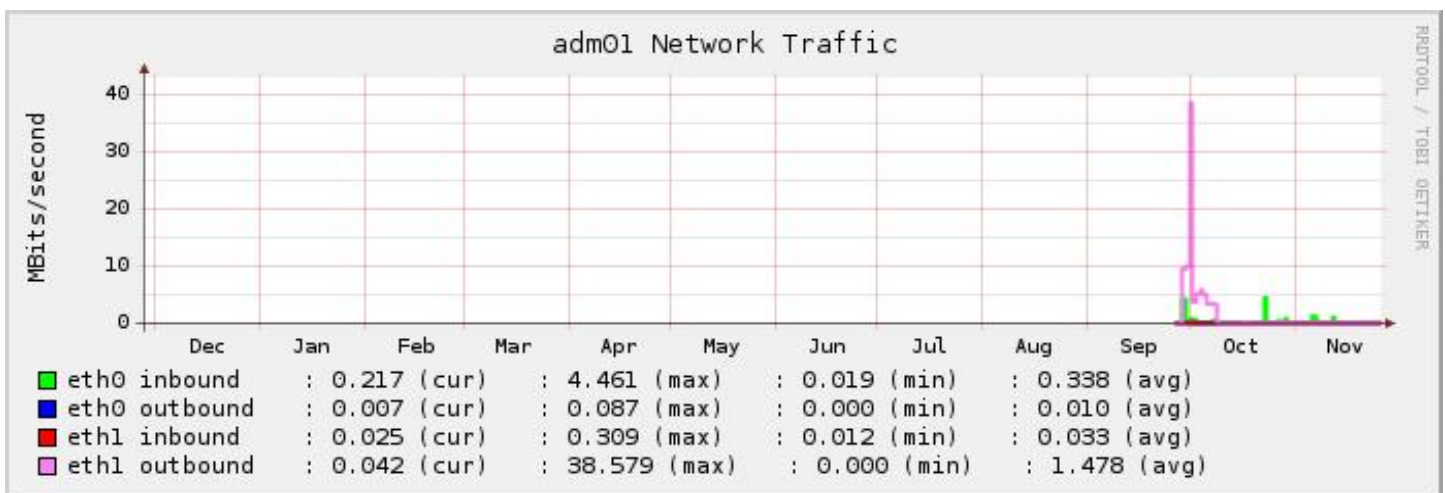

2008 availability : 99.78%

Annual graph for CPU load

Annual graph for memory utilization

Annual graph for network traffic

Annual graph for CPU utilization