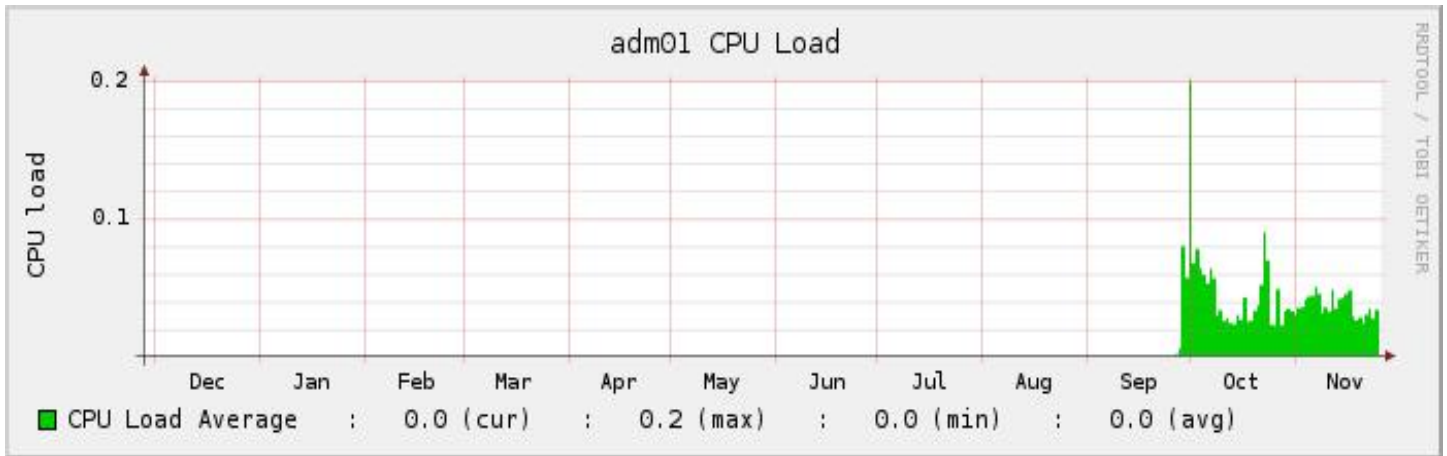

Monitoring report

adm01

Annual report

2008

Version 1.0

24x7 Availability (in %)

Tests

bkp : 99.98%
mailq : 99.98%
raid : 99.81%
omsa : 99.97%
bbgen : 99.98%
conn : 99.78%
cpu : 99.38%
disk : 99.76%
procs : 54.33%
ports : 54.33%
msgs : 99.81%
memory : 99.81%
bbd : 99.98%
ntp : 99.65%
ssh : 99.97%
bbtest : 99.92%
hobbitd : 99.84%
sar : 99.98%

2008 availability : 99.78%

Annual graph for CPU load

Annual graph for memory utilization

Annual graph for network traffic

Annual graph for CPU utilization