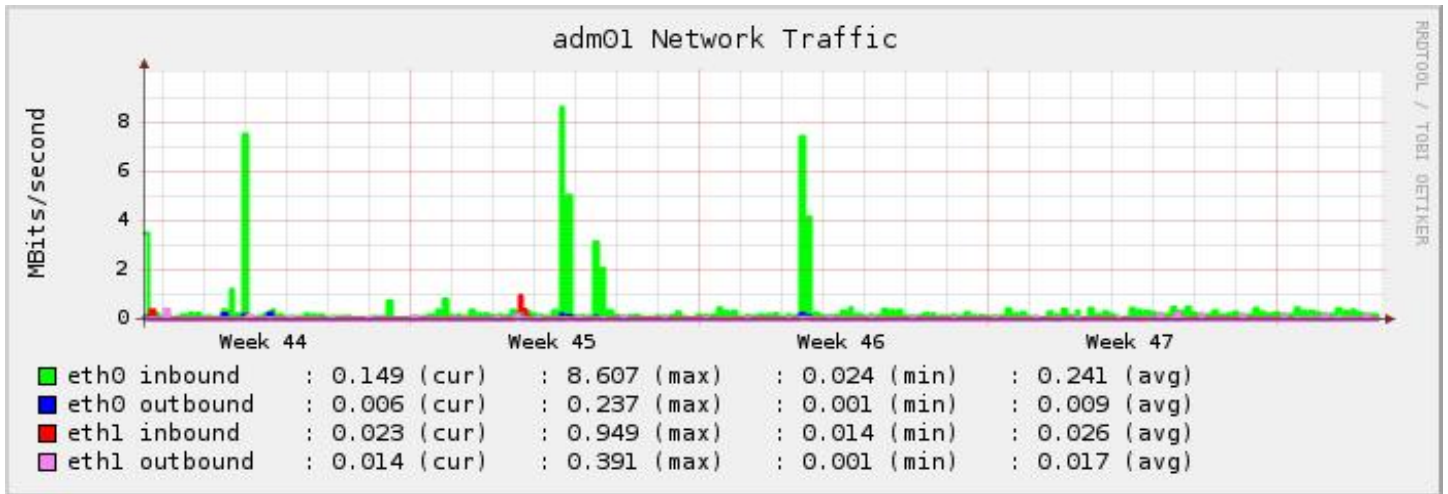

Analysis

adm01

November 2008

Version 1.0

CPU Load

Enter a text to describe CPU load.

Memory Utilization

Enter a text to describe Memory Utilization.

Network Traffic

Enter a text to describe Network Traffic.

CPU Utilization

Enter a text to describe CPU Utilization.

Run-queue Length

Enter a text to describe Run-queue Length.

I/O wait Rate

Enter a text to describe I/O wait Rate.