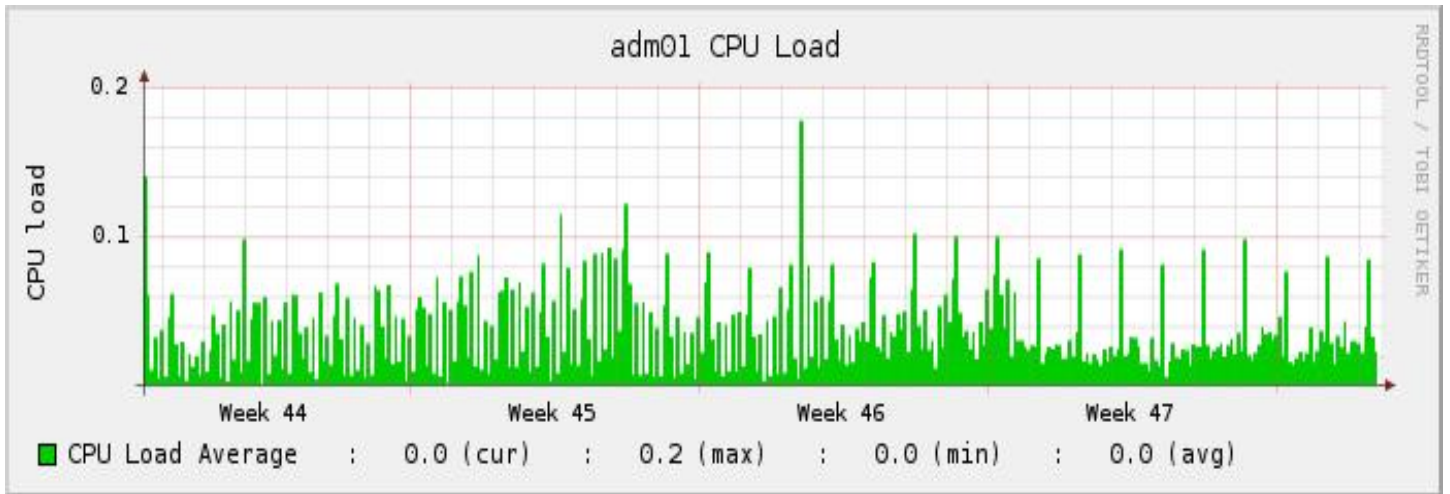

Analysis

adm01

November 2008

Version 1.0

CPU Load

Enter a text to describe CPU load.

Memory Utilization

Enter a text to describe Memory Utilization.

Network Traffic

Enter a text to describe Network Traffic.

CPU Utilization

Enter a text to describe CPU Utilization.

Run-queue Length

Enter a text to describe Run-queue Length.

I/O wait Rate

Enter a text to describe I/O wait Rate.