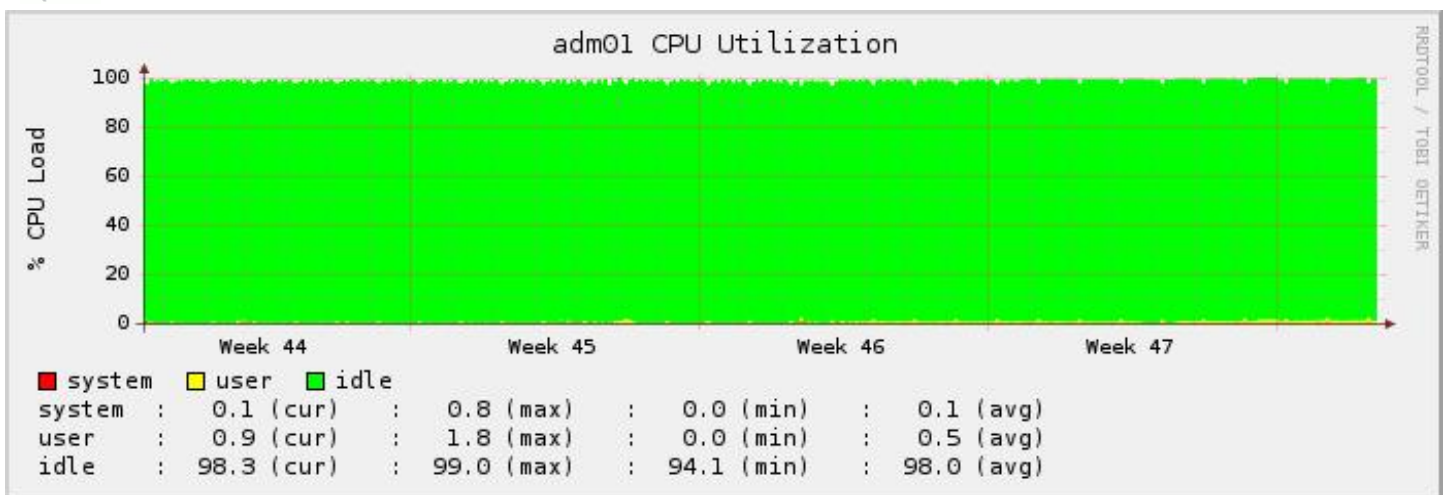

Analysis

adm01

November 2008

Version 1.0

CPU Load

Enter a text to describe CPU load.

Memory Utilization

Enter a text to describe Memory Utilization.

Network Traffic

Enter a text to describe Network Traffic.

CPU Utilization

Enter a text to describe CPU Utilization.

Run-queue Length

Enter a text to describe Run-queue Length.

I/O wait Rate

Enter a text to describe I/O wait Rate.