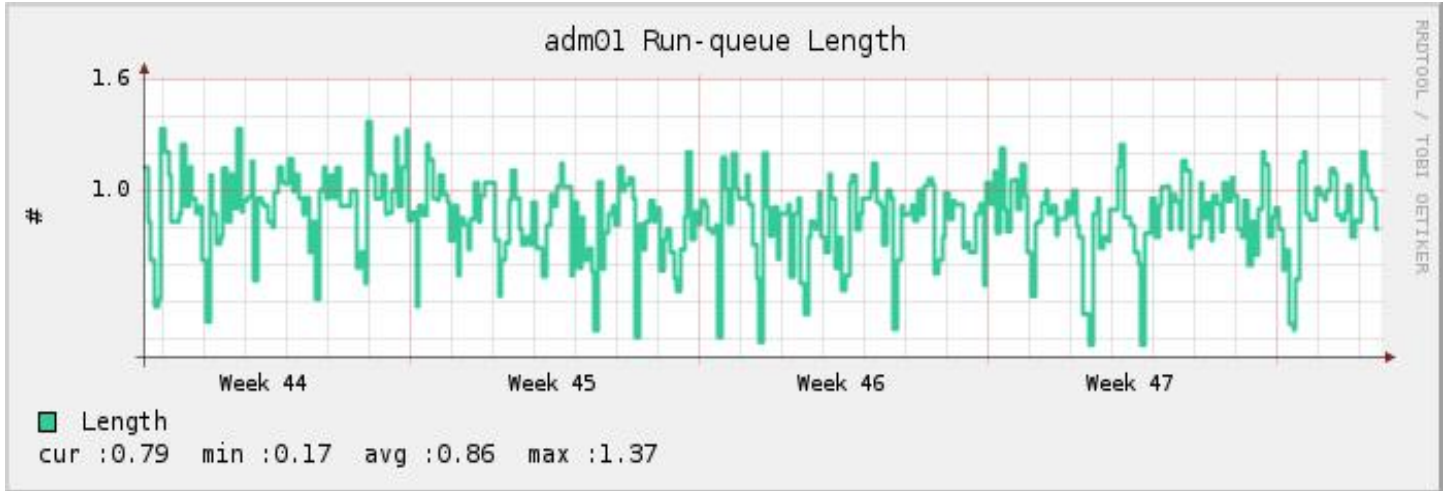

Network Traffic

Enter a text to describe Network Traffic.

CPU Utilization

Enter a text to describe CPU Utilization.

Run-queue Length

Enter a text to describe Run-queue Length.

I/O wait Rate

Enter a text to describe I/O wait Rate.

Conclusion

What is your conclusion ?

Diagnostic

adm01 is healthy