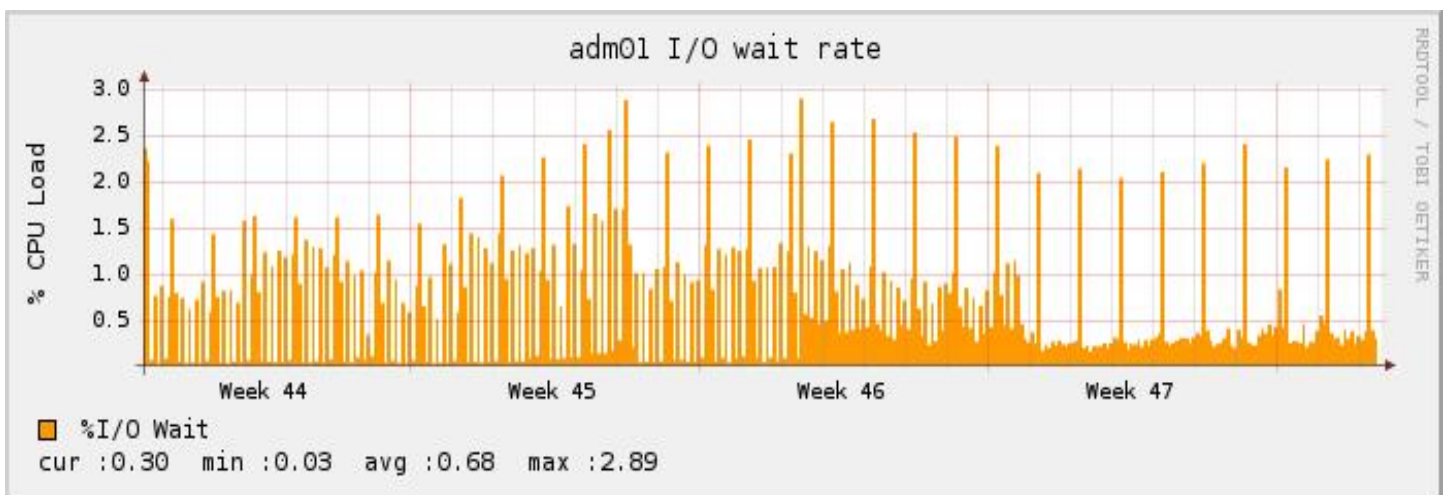

Network Traffic

Enter a text to describe Network Traffic.

CPU Utilization

Enter a text to describe CPU Utilization.

Run-queue Length

Enter a text to describe Run-queue Length.

I/O wait Rate

Enter a text to describe I/O wait Rate.