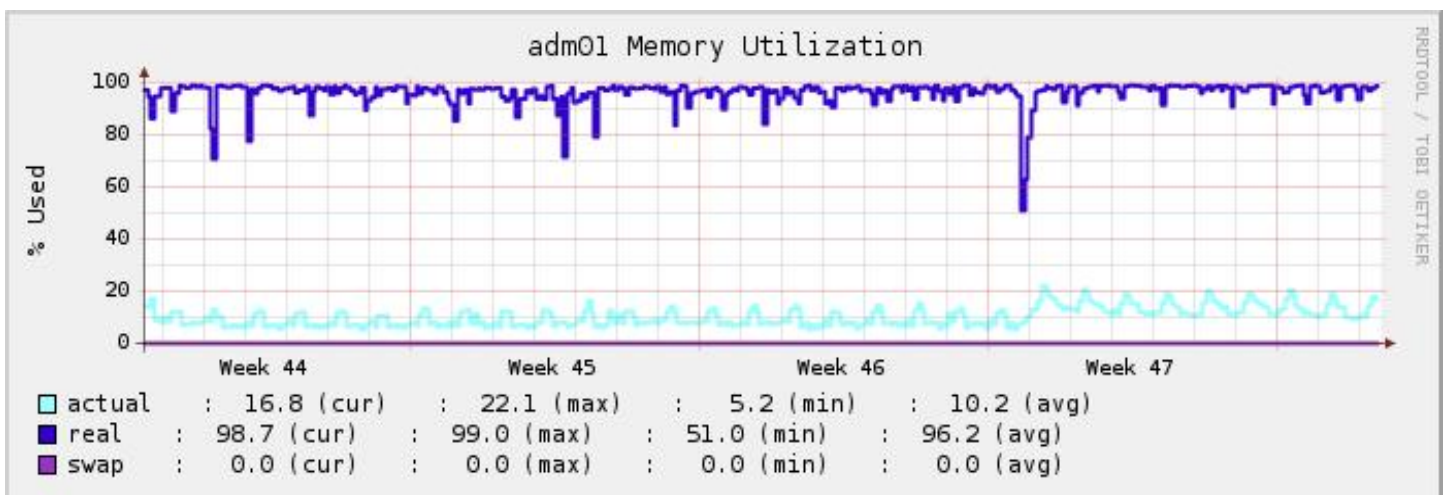

Analysis

adm01

November 2008

Version 1.0

CPU Load

Enter a text to describe CPU load.

Memory Utilization

Enter a text to describe Memory Utilization.

Network Traffic

Enter a text to describe Network Traffic.

CPU Utilization

Enter a text to describe CPU Utilization.

Run-queue Length

Enter a text to describe Run-queue Length.

I/O wait Rate

Enter a text to describe I/O wait Rate.