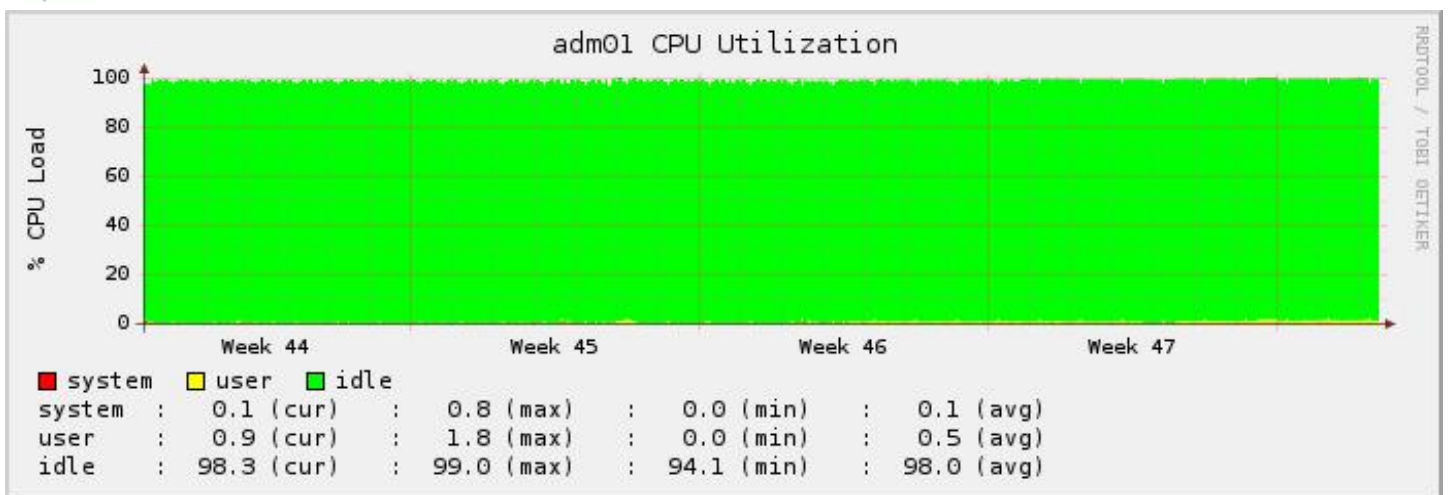

Analysis

adm01

November 2008

Version 1.0

CPU Load

Enter a text to describe CPU load.

Memory Utilization

Enter a text to describe Memory Utilization.

Network Traffic

Enter a text to describe Network Traffic.

CPU Utilization

Enter a text to describe CPU Utilization.

Conclusion

What is your conclusion ?

Diagnostic

adm01 is under-loaded