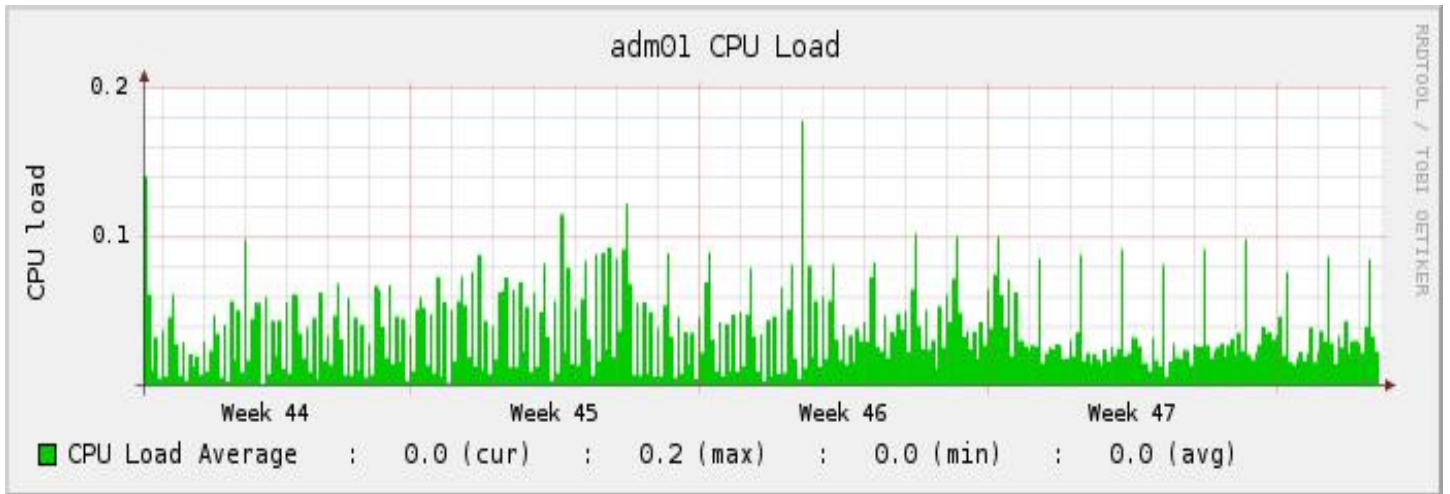

Analysis

adm01

November 2008

Version 1.0

CPU Load

Enter a text to describe CPU load.

Memory Utilization

Enter a text to describe Memory Utilization.

Network Traffic

Enter a text to describe Network Traffic.

CPU Utilization

Enter a text to describe CPU Utilization.

Conclusion

What is your conclusion ?

Diagnostic

adm01 is under-loaded