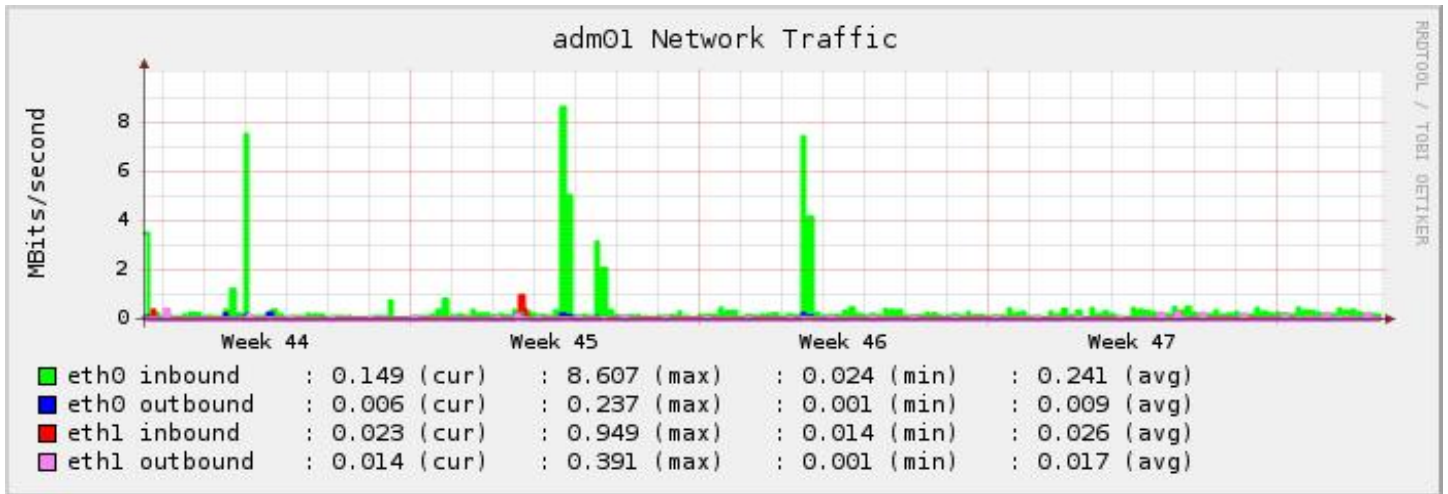

Analysis

adm01

November 2008

Version 1.0

CPU Load

Enter a text to describe CPU load.

Memory Utilization

Enter a text to describe Memory Utilization.

Network Traffic

Enter a text to describe Network Traffic.

CPU Utilization

Enter a text to describe CPU Utilization.

Conclusion

What is your conclusion ?

Diagnostic

adm01 is under-loaded