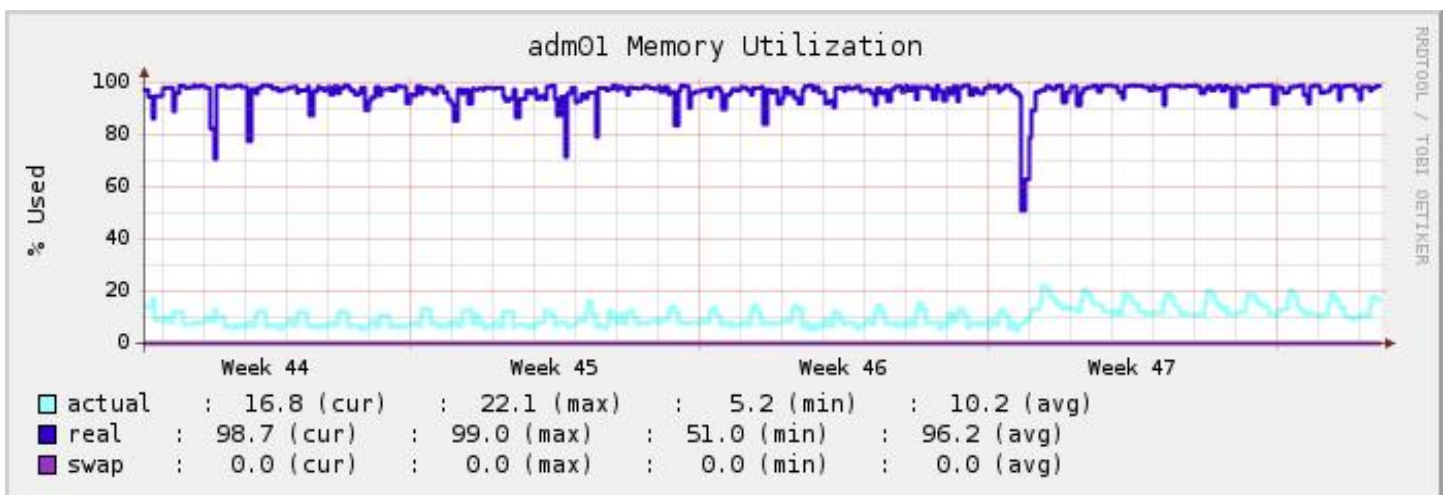

Analysis

adm01

November 2008

Version 1.0

CPU Load

Enter a text to describe CPU load.

Memory Utilization

Enter a text to describe Memory Utilization.

Network Traffic

Enter a text to describe Network Traffic.

CPU Utilization

Enter a text to describe CPU Utilization.

Conclusion

What is your conclusion ?

Diagnostic

adm01 is under-loaded